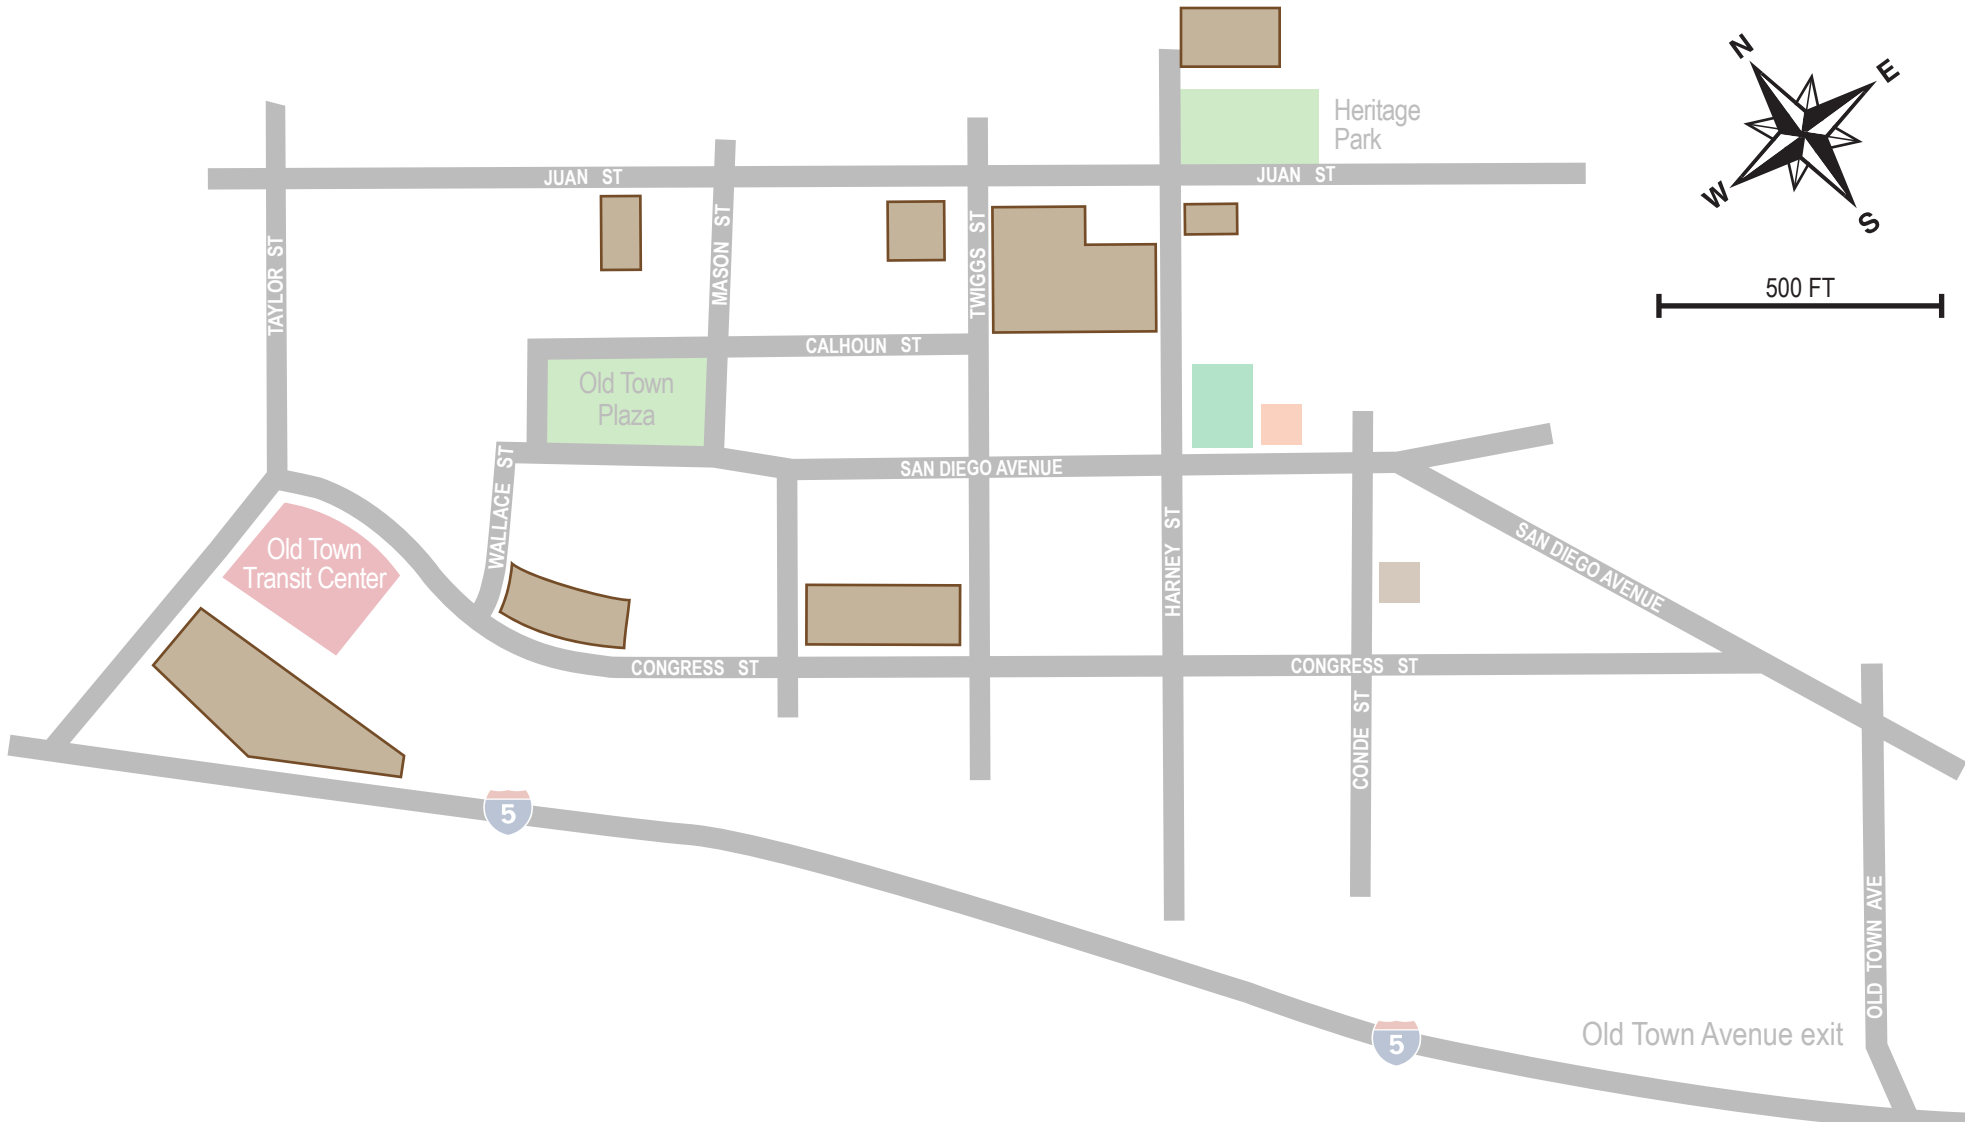

Whaley House Museum

**2476 San Diego Avenue
Old Town San Diego**

MAP KEY (Click items below for more information)

 SOHO MUSEUM SHOP

 WHALEY HOUSE MUSEUM

 ADOBE CHAPEL

 OLD TOWN TRANSIT CENTER
4005 TAYLOR STREET

- OLD TOWN TRANSIT CENTER
4005 TAYLOR STREET
- FREE PARKING

[BACK TO MAP PAGE](#)

**Whaley House
Museum**
2476 San Diego Avenue
Old Town San Diego

MAP KEY (Click items below for more information)

 SOHO MUSEUM SHOP	 OLD TOWN TRANSIT CENTER 4005 TAYLOR STREET
 WHALEY HOUSE MUSEUM	 FREE PARKING
 ADOBE CHAPEL	

 [BACK TO MAP PAGE](#)

**Whaley House
Museum**
2476 San Diego Avenue
Old Town San Diego

MAP KEY (Click items below for more information)

 SOHO MUSEUM SHOP	 OLD TOWN TRANSIT CENTER 4005 TAYLOR STREET
 WHALEY HOUSE MUSEUM	 FREE PARKING
 ADOBE CHAPEL	