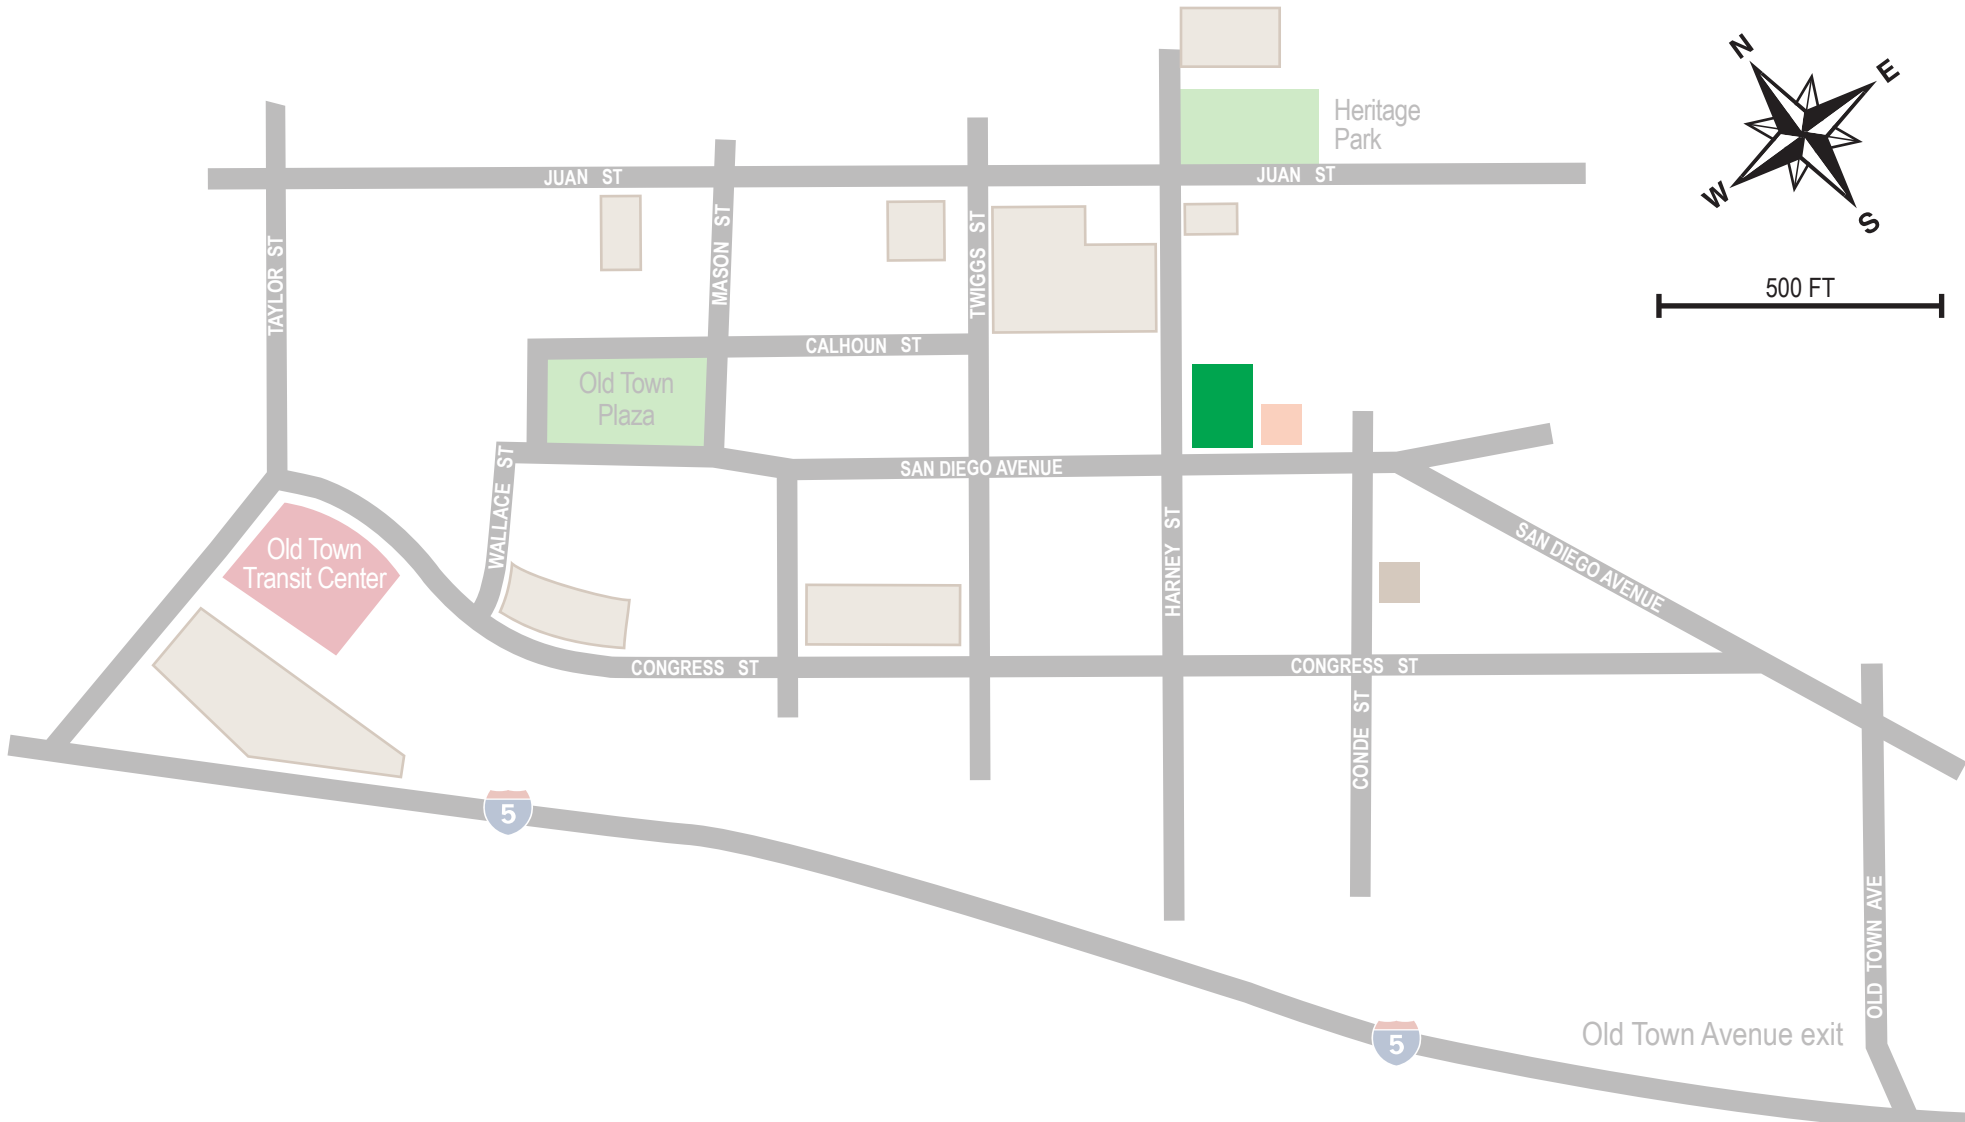

Whaley House Museum

**2476 San Diego Avenue
Old Town San Diego**

MAP KEY (Click items below for more information)

- SOHO MUSEUM SHOP
- WHALEY HOUSE MUSEUM
- ADOBE CHAPEL

- OLD TOWN TRANSIT CENTER
  4005 TAYLOR STREET
- FREE PARKING

[BACK TO MAP PAGE](#)